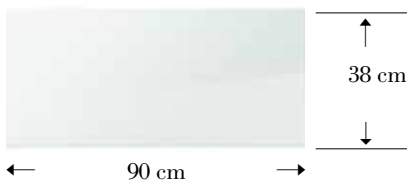

Ko = Assano, Lanno, Basso, Lovara