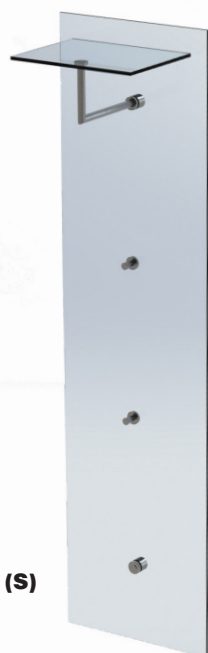

(S)

PACIFIC 501 ULTRA

Maße/measures

T/d	35cm
H/h	188cm
B/w	50cm