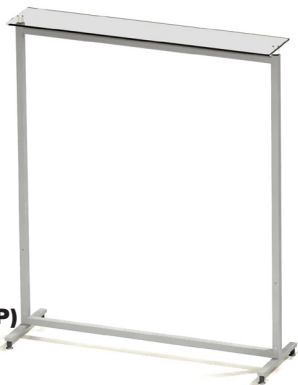

(P)

FG154-si
24 Garderobenplätze/ 24 wardrobe places